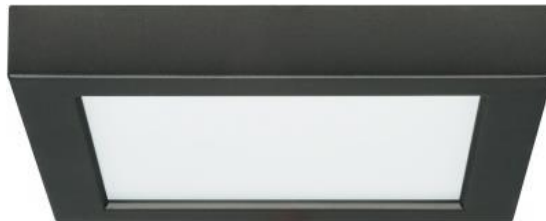

~~OFFICE, BED 1, BED 2~~
ACC 49981LEDD-BL/ACR
Height: 3.25"
Width: 15.75"
Finish: BLACK
Shade Details: OPAL
Wattage: LED-INC
Quantity: ~~12~~ 8

DISTINCTIVE LIGHTING

BOZEMAN, MONTANA

2608 West Main Street
Bozeman, MT 59718
P: 406.586.7172
F: 406.585.7846

CLIENT:	BLANTON CONTRACTING
PROJECT:	SWISS PLAZA
DATE CREATED:	5-2-22
REFERENCE:	BLANTON

ADA BATH, BED 1 BATH, GUEST BATH

MXM 52002BK
Height: 4.25"
Width: 24"
Finish: BLACK
Shade Details: OPAL
Wattage: LED-INC
Quantity: 12

STAIRS

QRM 5476-1-69
Height: 8.3"
Length: 5"
Extension: 3"
Finish: NICKEL
Shade Details: OPAL
Wattage: 1-S29548
Quantity: 4

LAUNDRY

SAT S21538
Height: 1"
Width: 9"
Finish: BLACK
Shade Details: OPAL
Wattage: LED-INC
Quantity: 4

*Office to be 1x4 LED FLAT PANELS WITH BLACK TRIM- 8 EACH

Ordered

Kitchen Sink

BLANCO

Blanco Precis 32" Undermount Single Basin SILGRANIT
Kitchen Sink

Model:440149

from the [Precis Collection](#)

★★★★★ 148 Reviews