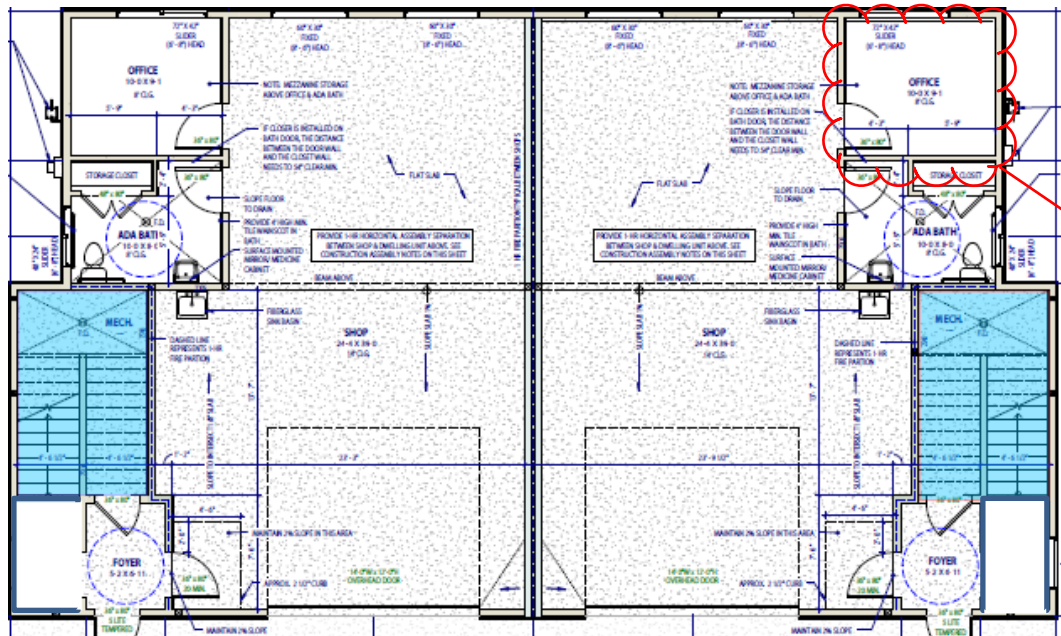

All offices to be LVP
TBD Color