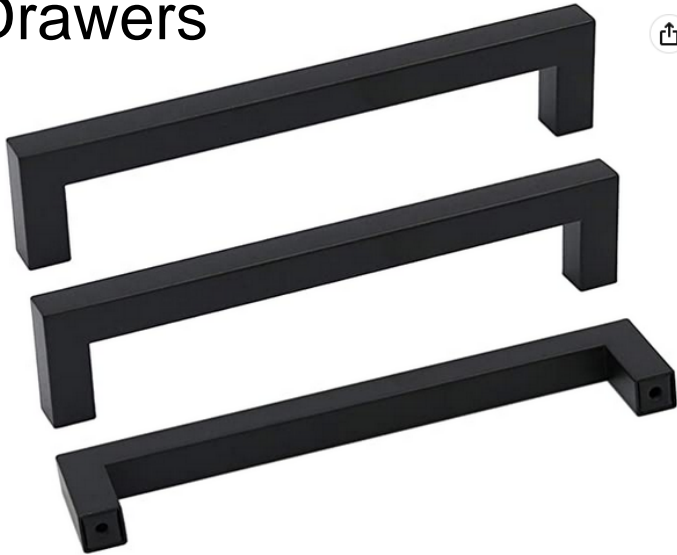

Cabinet Pulls

Drawers

Goldenwarm 10 Pack Black Square Bar Cabinet Pull Drawer Handle Stainless Steel Modern Hardware for Kitchen and Bathroom Cabinets Cupboard,Center to Center 6-1/4in(160mm) Kitchen Cupboard Handles