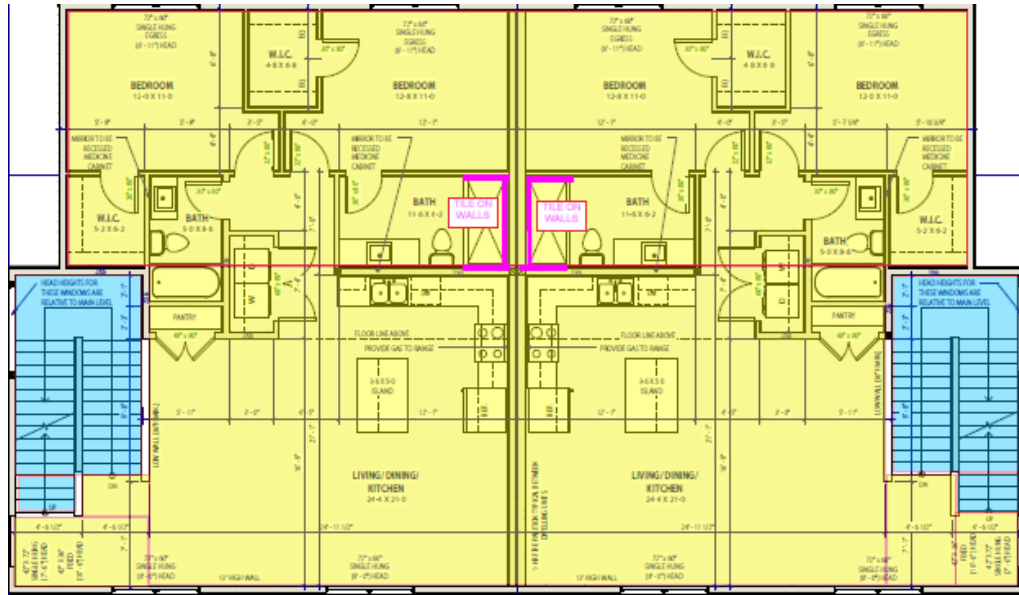

INTERIOR FINISHES

**MASTER BATHROOM SHOWER
& KITCHEN BACKSPLASH**
4x12 White Subway
Charcoal Grout
Brick Set

KITCHEN, LIVING, BEDROOMS & BATHS
Bunbury Laminate Flooring

STAIRS & TERRACE CARPET

LAMINATE

CARPET